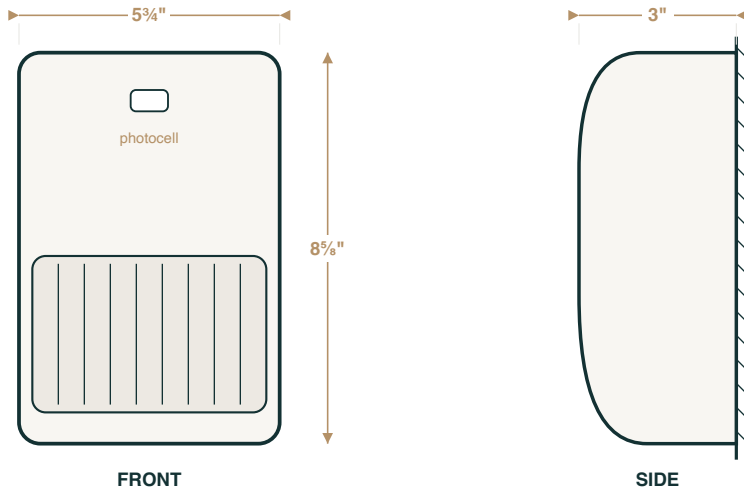

## Dimensions & Mounting

All dimensions in inches, nominal

### ELEVATIONS

Wall mount over a standard device box; wet-location sealed (IP65); integral photocell standard.

### FIXTURE DIMENSIONS

	Value
Width	5 3/4"
Height	8 5/8"
Depth	3"

### NOTES

- All dimensions are nominal, in inches; per the published dimensions figure.

*“Engineered for the spaces it protects.”*