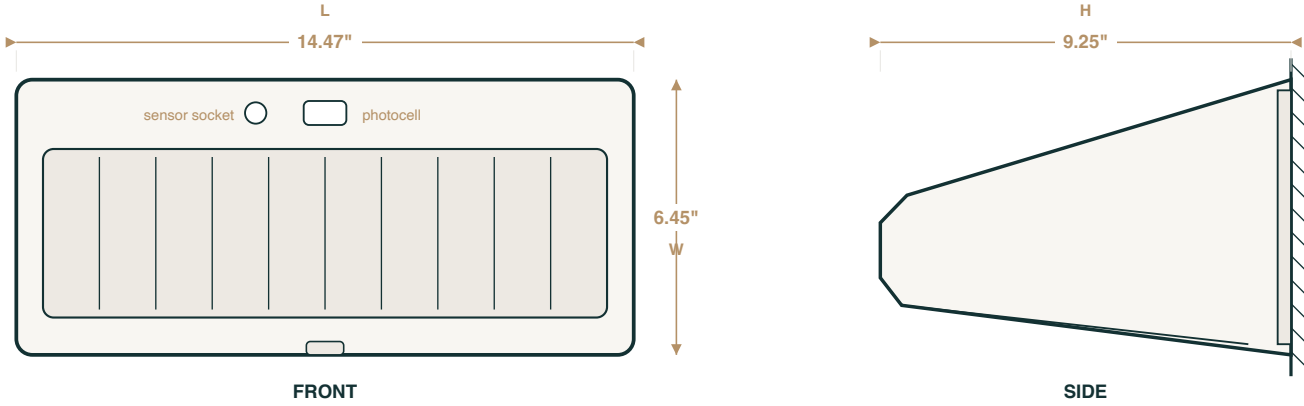

TYPE _____ · DATE _____ · PROJECT _____

BAS

Sage Basalt — Forward Lighting Wall Pack · Sensor Ready

Dimensions & Mounting

All dimensions in inches, nominal

ELEVATIONS

Wedge profile, flat rear mounting plate — wall mounted; wet-location sealed (IP65 · IK08); integral photocell standard.

DIMENSIONS & WEIGHT

Model	L (in)	W (in)	H (in)	Weight (lbs)
BAS-8L	14.47	6.45	9.25	7.07
BAS-17L	14.47	6.45	9.25	7.29

CONSTRUCTION

Premium powder-coat, die-cast aluminum housing, Bronze; prismatic glass lens; wedge profile with flat rear mounting plate; wall mounted. cULus listed for wet locations; IP65 ingress, IK08 impact. Integral photocell standard; screw-in sensor socket (occupancy sensor and remote control sold separately).

NOTES

- All dimensions in inches, nominal, per the published dimensions table — L = face width · W = face height · H = projection from the wall.
- Mounting-hole pattern, junction-box compatibility, and conduit-entry data are not published for this fixture — contact Sage for mounting details.